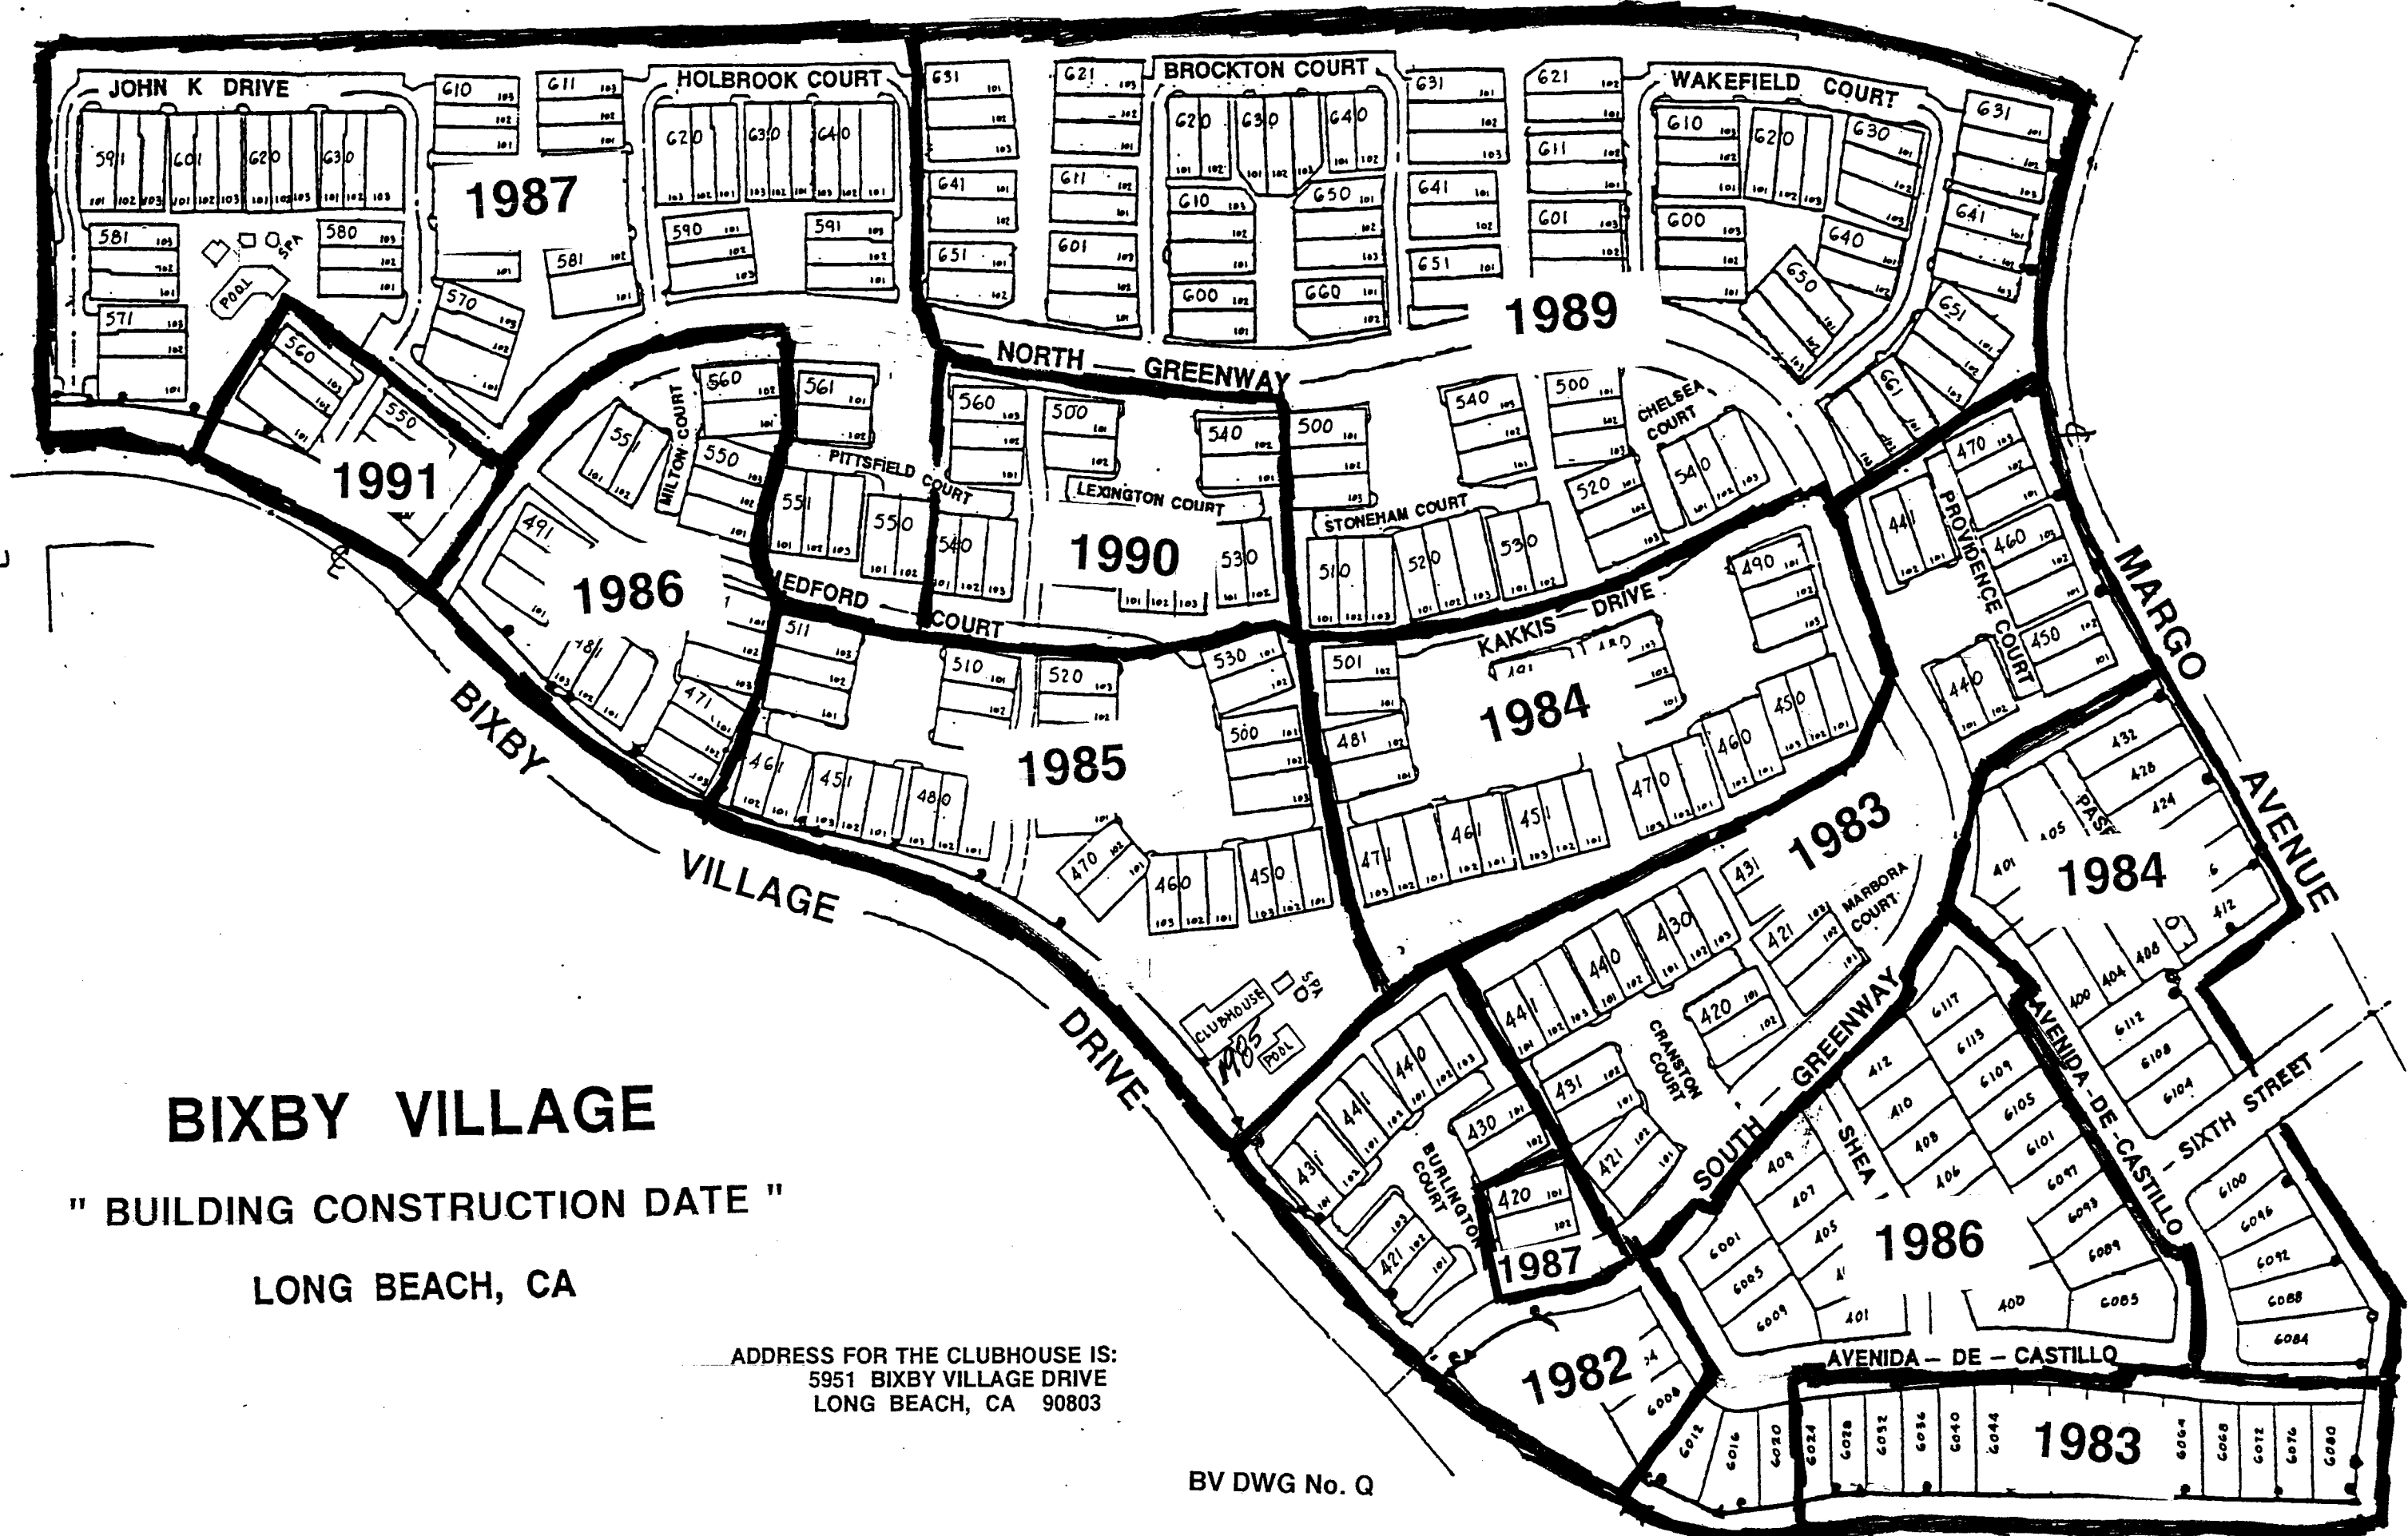

CHANNEL DRIVE

# BIXBY VILLAGE

" BUILDING CONSTRUCTION DATE "

LONG BEACH, CA

ADDRESS FOR THE CLUBHOUSE IS:  
5951 BIXBY VILLAGE DRIVE  
LONG BEACH, CA 90803