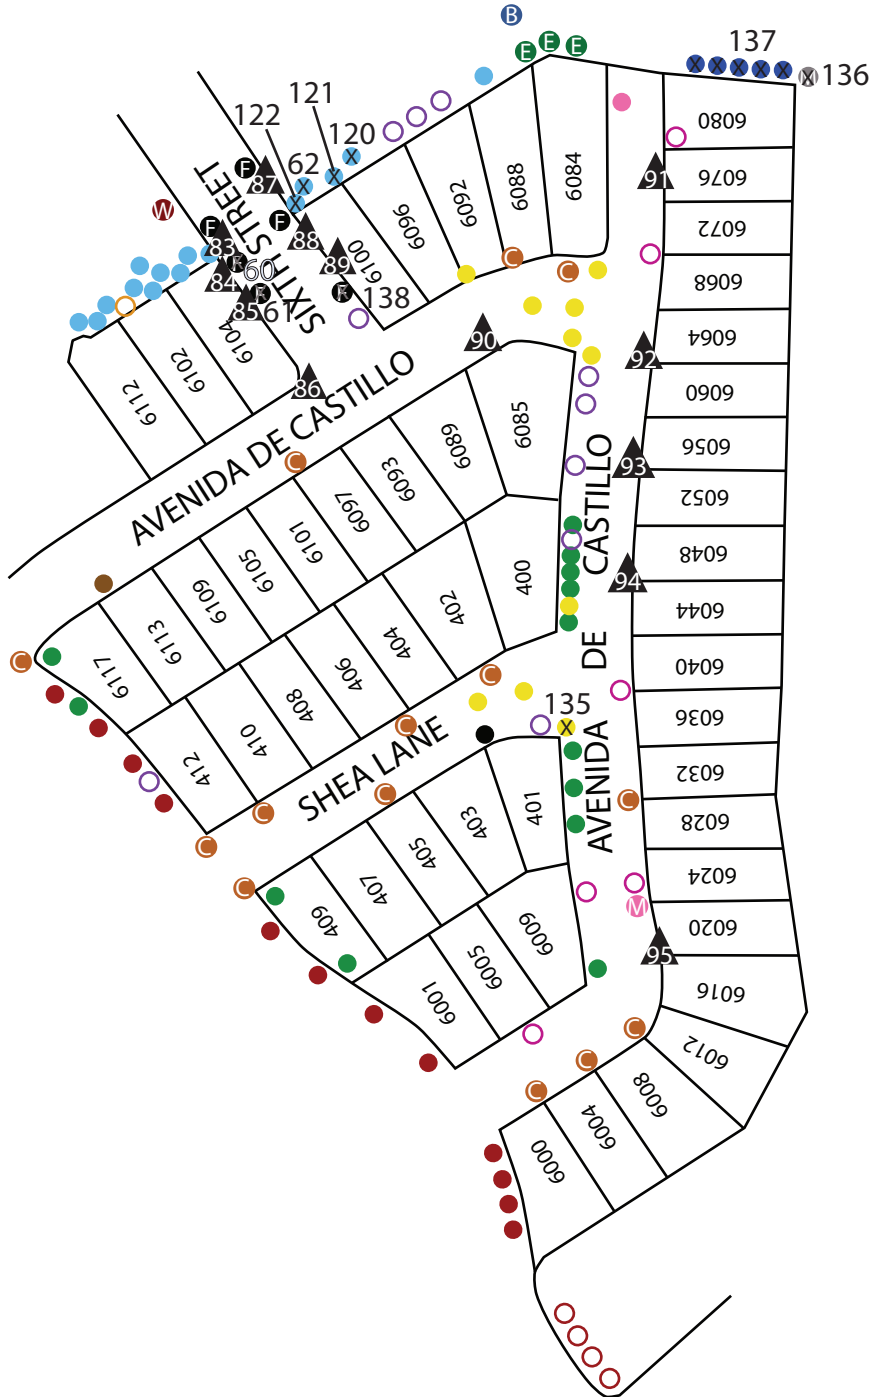

Harvest
LANDSCAPE ENTERPRISES INC

Bixby Village Tree Planting Recommendations

173	Lexington Court	10	Tristania conferia (Brisbane Box)	Standard	24" box	2014
174	Lexington Court	10	Tristania conferia (Brisbane Box)	Standard	24" box	2014
175	Lexington Court	10	Tristania conferia (Brisbane Box)	Standard	24" box	2014
203	Medford Court	12	Lagerstroemia x 'Natchez (crape Mytle)	Multi Trunk	15 gal	2014
208	Medford Court	12	Platanus x acerifolia (London Plane)	Standard	24" box	2014
209	Medford Court	12	Lagerstroemia x 'Natchez (crape Mytle)	Multi Trunk	24" box	2014
210	Medford Court	12	Lagerstroemia x 'Natchez (crape Mytle)	Multi Trunk	24" box	2014
77	Paseo Dorado	14	Tristania conferia (Brisbane Box)	Standard	15 gal	2014
78	Paseo Dorado	14	Tristania conferia (Brisbane Box)	Standard	15 gal	2014
79	Paseo Dorado	14	Tristania conferia (Brisbane Box)	Standard	15 gal	2014
177	Pittsfield Court	15	Tristania conferia (Brisbane Box)	Standard	15 gal	2014
178	Pittsfield Court	15	Tristania conferia (Brisbane Box)	Standard	15 gal	2014
179	Pittsfield Court	15	Tristania conferia (Brisbane Box)	Standard	15 gal	2014
180	Pittsfield Court	15	Tristania conferia (Brisbane Box)	Standard	15 gal	2014
70	Providence Court	16	Pinus halepensis (Aleppo Pine)	Standard	15 gal	2014
71	Providence Court	16	Pinus halepensis (Aleppo Pine)	Standard	15 gal	2014
256	Brockton Court	3	Tabebuia (Trumpet tree)			

THE ELEMENT OF BEAUTY

P.O. Box 3877, Orange, California 92857-0877
phone 714.693.8100 | fax 714.693.8123 | web www.hlei.us

Ad¹ Ph² F³ W⁴

BIXBY VILLAGE

5 YEAR TREE PLAN

LOCATION: AVENIDA DE CASTILLO

KEY

● Tabebuia	● Pine	ⓑ Brazilian Pepper	○ Myrtle
● Magnolia	● Tristania	Ⓜ Mexican Fan Palm	○ Alder
● Liquidambar	● Birch	● Carrot Wood	○ Campher
● Eucalyptus	Ⓜ Ming Tree	● Ficus	○ Plum
● Cypress	ⓔ Chinese Elm	● Willow	▲ Planting