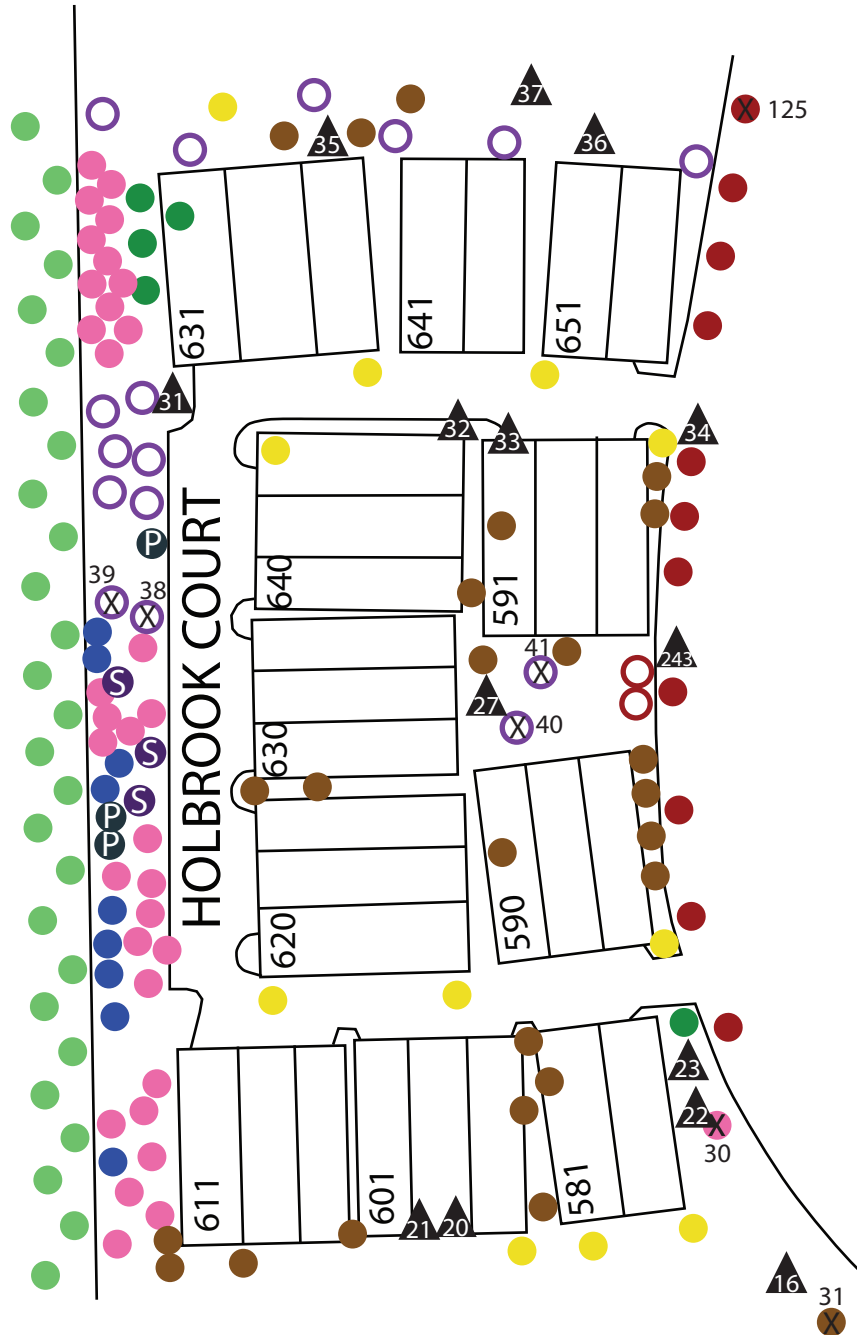

BIXBY VILLAGE

5 YEAR TREE PLAN
 LOCATION: CHELSEA COURT

KEY

- | | | |
|--|--|--|
| ● Tabebuia | ● Birch | ○ Bottle Tree |
| ● Pine | ● Melaleuca | ○ Plum |
| ● Liquidambar | ● Tristania | ○ Alder |
| | P Podocarpus | ▲ Planting |

BIXBY VILLAGE

5 YEAR TREE PLAN

LOCATION: CRANSTON COURT

KEY

- | | | |
|--|--|--|
| ● Tabebuia | ● Sycamore | ● Carrot Wood |
| ● Pear | ● Cypress | ○ Plum |
| ● Liquidambar | ● Birch | ○ Alder |
| | ● Tristania | ▲ Planting |

BIXBY VILLAGE

5 YEAR TREE PLAN

LOCATION: HOLBROOK COURT

KEY

- | | | | |
|---------------|-----------|--------------|------------|
| ● Tabebuia | ● Pear | ● Tristania | ○ Alder |
| ● Magnolia | ● Cypress | Ⓟ Podocarpus | ○ Campher |
| ● Liquidambar | ● Pine | Ⓢ Silk Tree | ▲ Planting |

BIXBY VILLAGE

5 YEAR TREE PLAN

LOCATION: JOHN K DRIVE

KEY

- | | | | |
|---|---|---|---|
|  Tabebuia |  Cypress |  Willow |  Myrtle |
|  Victorian Box |  Pine |  Carrot Wood |  Alder |
|  Magnolia |  Melaleuca |  Loquat |  Bottle Tree |
|  Liquidambar |  Tristania |  Podocarpus |  Planting |
|  Pear | | | |