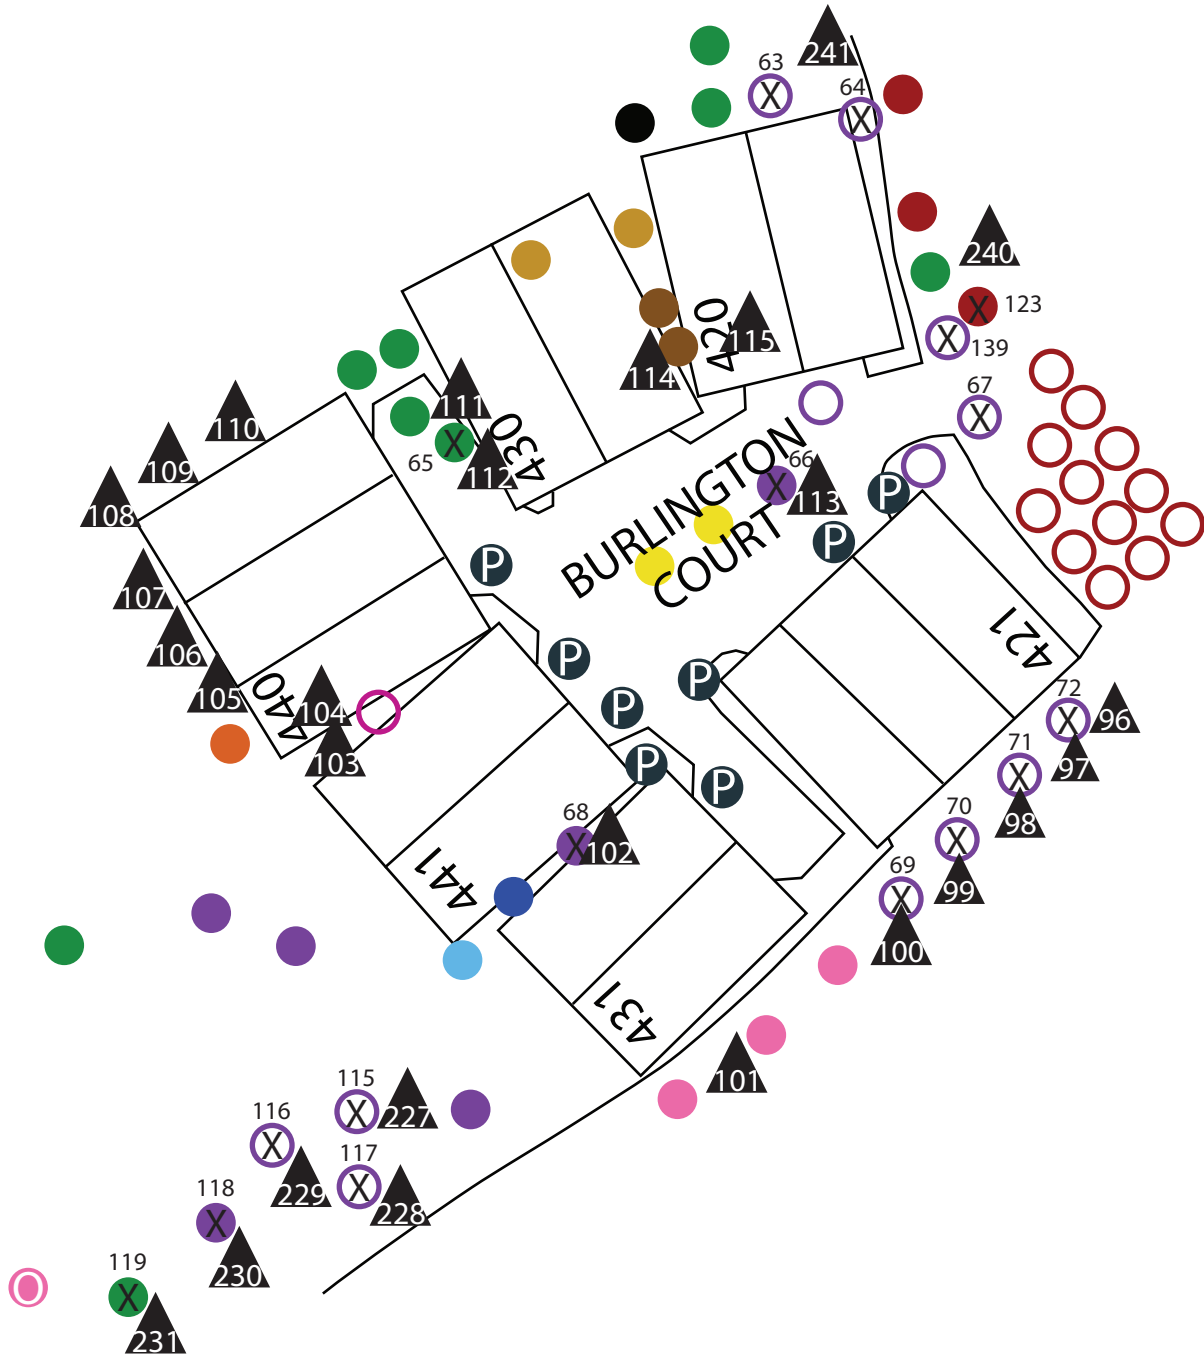

BIXBY VILLAGE

5 YEAR TREE PLAN

LOCATION: BROCKTON COURT

KEY

- | | | |
|---------------|-------------|-------------------------|
| ● Tabebuia | ● Cypress | Ⓟ Podocarpus |
| ● Magnolia | ● Pine | Ⓝ New Zealand Christmas |
| ● Liquidambar | ● Tristania | ○ Plum |
| ● Pear | ● Birch | ○ Myrtle |
| | ○ Alder | ▲ Planting |

BIXBY VILLAGE

5 YEAR TREE PLAN

LOCATION: BURLINGTON COURT

KEY

- | | | | |
|-----------------|--------------|--------------|------------|
| ● Tabebuia | ● Eucalyptus | ● Melaleuca | ○ Alder |
| ● Victorian Box | ● Cypress | ● Tristania | ○ Myrtle |
| ● Magnolia | ● Sycamore | ● Birch | ○ Campher |
| ● Liquidambar | ● Pine | ● Podocarpus | ○ Oleander |
| | | | ▲ Planting |

BIXBY VILLAGE

5 YEAR TREE PLAN
 LOCATION: CHELSEA COURT

KEY

- | | | |
|--|--|--|
| ● Tabebuia | ● Birch | ○ Bottle Tree |
| ● Pine | ● Melaleuca | ○ Plum |
| ● Liquidambar | ● Tristania | ○ Alder |
| | P Podocarpus | ▲ Planting |

BIXBY VILLAGE

5 YEAR TREE PLAN

LOCATION: CRANSTON COURT

KEY

- | | | |
|--|--|--|
| ● Tabebuia | ● Sycamore | ● Carrot Wood |
| ● Pear | ● Cypress | ○ Plum |
| ● Liquidambar | ● Birch | ○ Alder |
| | ● Tristania | ▲ Planting |