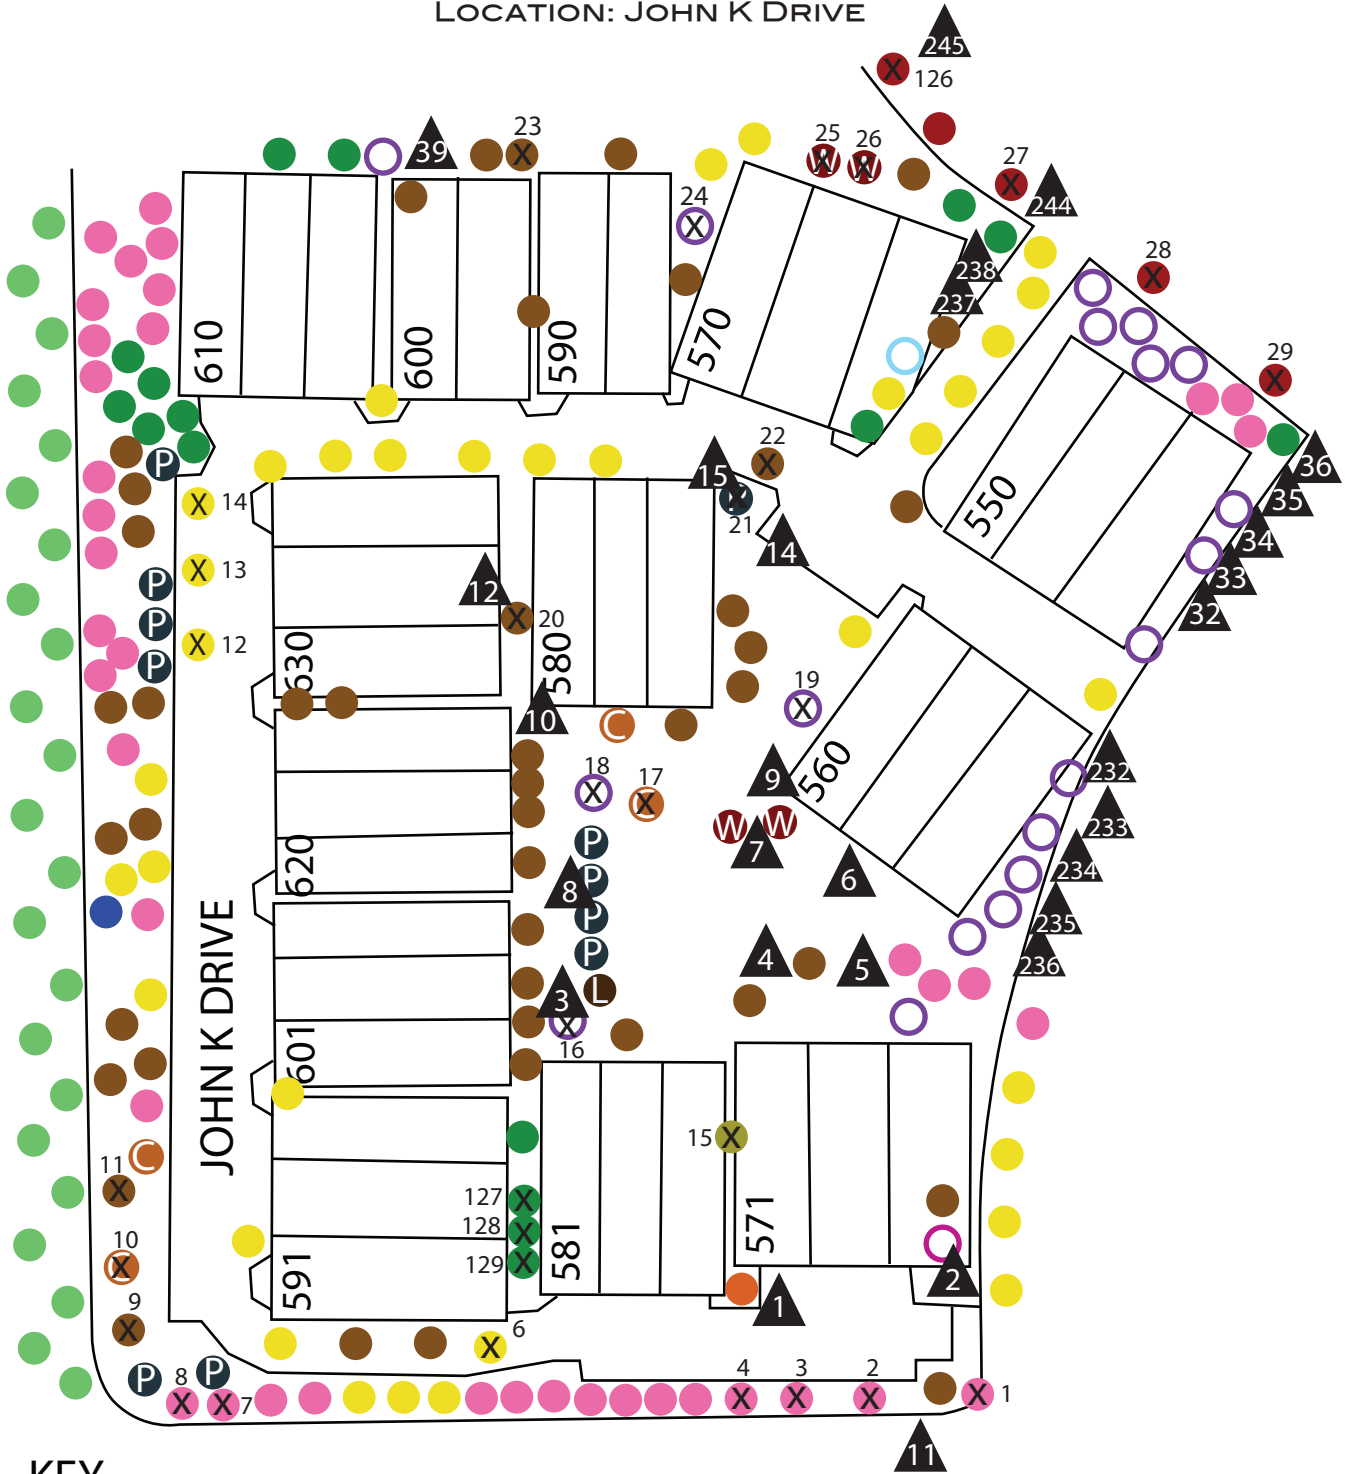

BIXBY VILLAGE

5 YEAR TREE PLAN
 LOCATION: CHELSEA COURT

KEY

- | | | |
|--|--|--|
| ● Tabebuia | ● Birch | ○ Bottle Tree |
| ● Pine | ● Melaleuca | ○ Plum |
| ● Liquidambar | ● Tristania | ○ Alder |
| | P Podocarpus | ▲ Planting |

BIXBY VILLAGE

5 YEAR TREE PLAN

LOCATION: CRANSTON COURT

KEY

- | | | |
|--|--|--|
| ● Tabebuia | ● Sycamore | ● Carrot Wood |
| ● Pear | ● Cypress | ○ Plum |
| ● Liquidambar | ● Birch | ○ Alder |
| | ● Tristania | ▲ Planting |

BIXBY VILLAGE

5 YEAR TREE PLAN

LOCATION: HOLBROOK COURT

KEY

- | | | | |
|---------------|-----------|--------------|------------|
| ● Tabebuia | ● Pear | ● Tristania | ○ Alder |
| ● Magnolia | ● Cypress | Ⓟ Podocarpus | ○ Campher |
| ● Liquidambar | ● Pine | Ⓢ Silk Tree | ▲ Planting |

BIXBY VILLAGE

5 YEAR TREE PLAN

LOCATION: JOHN K DRIVE

KEY

- | | | | |
|---|---|---|---|
|  Tabebuia |  Cypress |  Willow |  Myrtle |
|  Victorian Box |  Pine |  Carrot Wood |  Alder |
|  Magnolia |  Melaleuca |  Loquat |  Bottle Tree |
|  Liquidambar |  Tristania |  Podocarpus |  Planting |
|  Pear | | | |