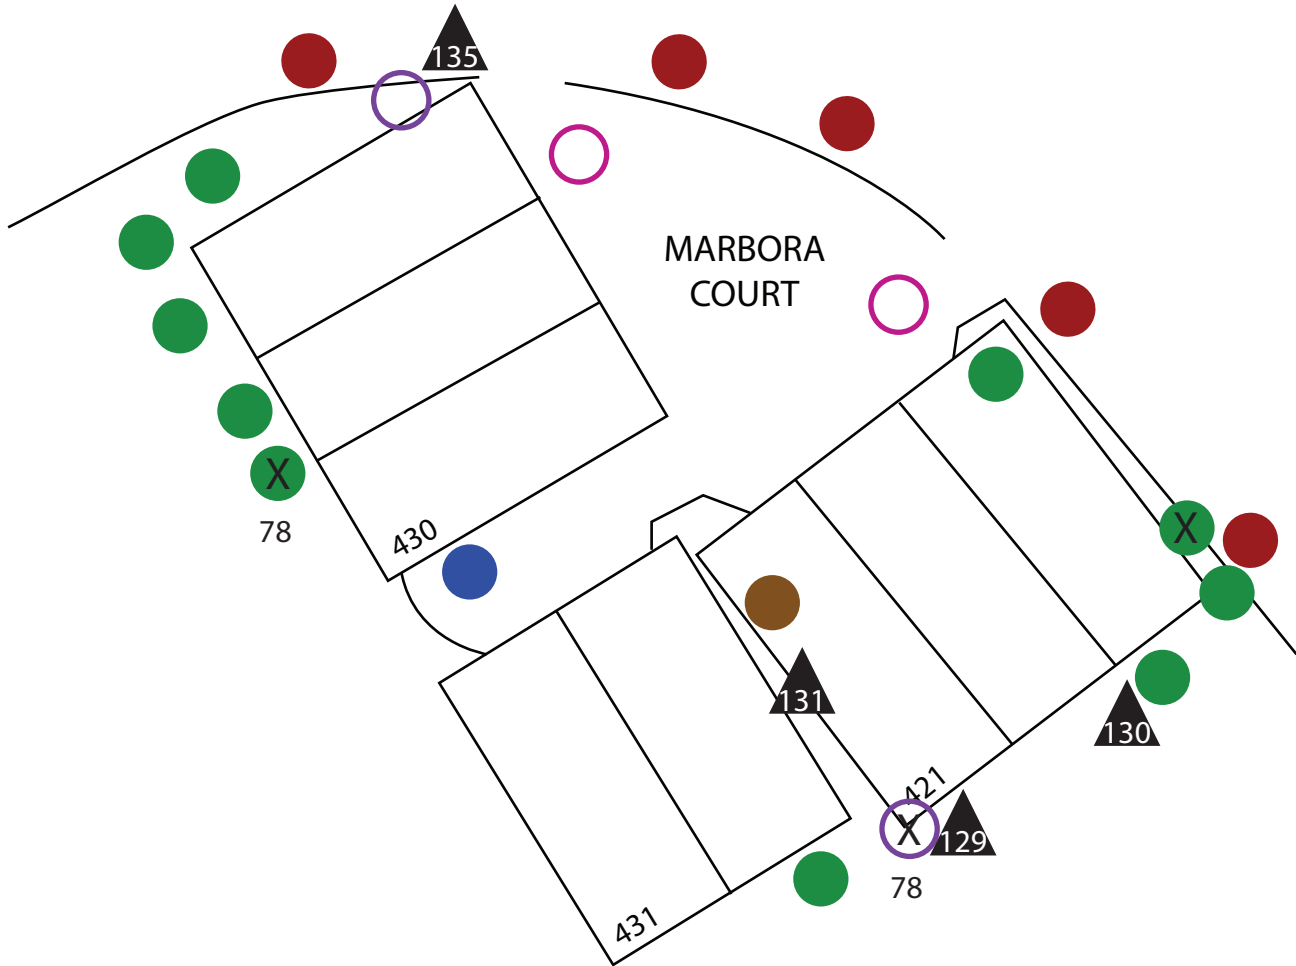

BIXBY VILLAGE

5 YEAR TREE PLAN
LOCATION: KAKKIS DRIVE

KEY

- | | | |
|-----------------|---------------|-------------|
| ● Tabebuia | ● Eucalyptus | ● Melaleuca |
| ● Victorian Box | ● Cypress | ● Tristania |
| ● Magnolia | ● Sycamore | ○ Plum |
| ● Liquidamber | ● Pine | ○ Alder |
| | ● Orchid Tree | ▲ Planting |

BIXBY VILLAGE

5 YEAR TREE PLAN
LOCATION: LEXINGTON COURT

KEY

- | | | |
|---|--|--|
| ● Tabebuia | ● Magnolia | P Podocarpus |
| ● Victorian Box | ● Liquidambar | ○ Alder |
| ● Tristania | ▲ Planting | |

BIXBY VILLAGE

5 YEAR TREE PLAN
 LOCATION: MARBORA COURT

KEY

- Tabebuia
- Cypress

- Liquidambar
- Tristania

- Alder

- Myrtle

- ▲ Planting

BIXBY VILLAGE

BIXBY VILLAGE

5 YEAR TREE PLAN
LOCATION: MILTON COURT

KEY

- | | | |
|---------------|-----------------|------------|
| ● Tabebuia | ● Victorian Box | ○ Alder |
| ● Liquidambar | ● Cypress | ○ Plum |
| | ● Eucalyptus | ▲ Planting |