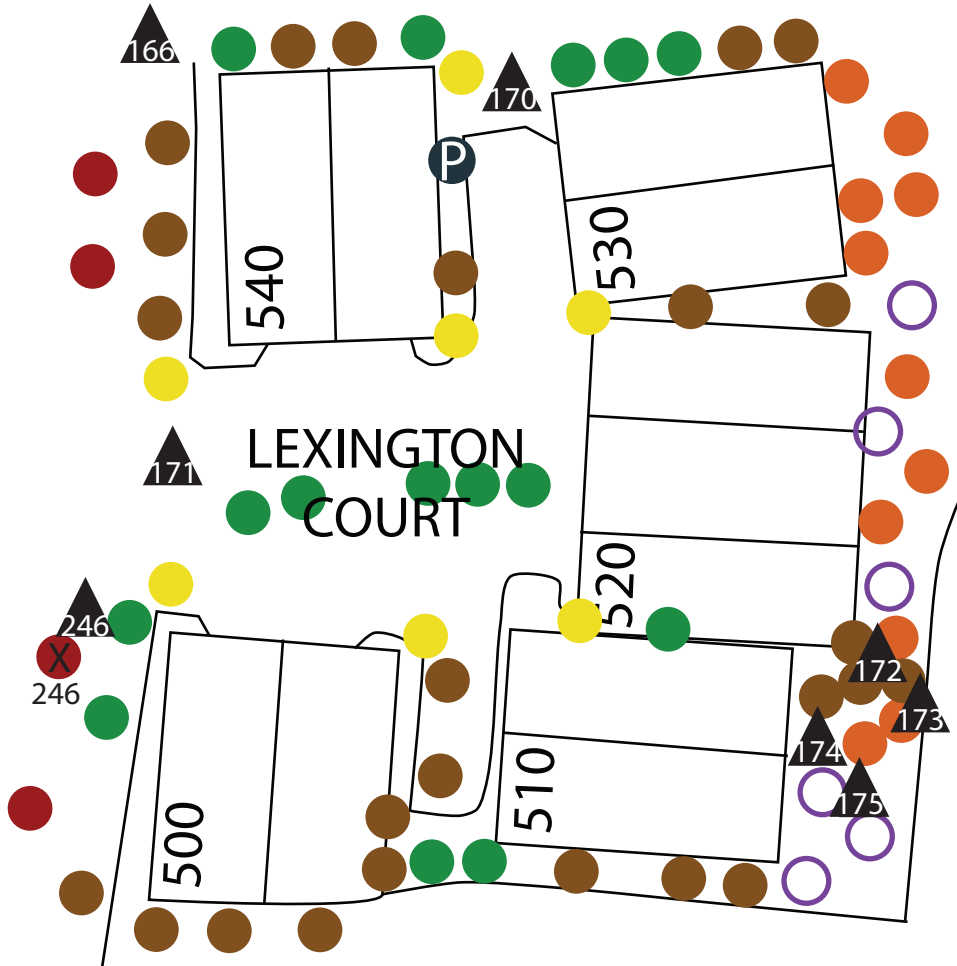

BIXBY VILLAGE

5 YEAR TREE PLAN

LOCATION: JOHN K DRIVE

KEY

- | | | | |
|---|---|---|---|
|  Tabebuia |  Cypress |  Willow |  Myrtle |
|  Victorian Box |  Pine |  Carrot Wood |  Alder |
|  Magnolia |  Melaleuca |  Loquat |  Bottle Tree |
|  Liquidambar |  Tristania |  Podocarpus |  Planting |
|  Pear | | | |

BIXBY VILLAGE

5 YEAR TREE PLAN
LOCATION: KAKKIS DRIVE

KEY

- | | | |
|-----------------|---------------|-------------|
| ● Tabebuia | ● Eucalyptus | ● Melaleuca |
| ● Victorian Box | ● Cypress | ● Tristania |
| ● Magnolia | ● Sycamore | ○ Plum |
| ● Liquidamber | ● Pine | ○ Alder |
| | ● Orchid Tree | ▲ Planting |

BIXBY VILLAGE

5 YEAR TREE PLAN
LOCATION: LEXINGTON COURT

KEY

- | | | |
|---|--|--|
| ● Tabebuia | ● Magnolia | P Podocarpus |
| ● Victorian Box | ● Liquidambar | ○ Alder |
| ● Tristania | ▲ Planting | |

BIXBY VILLAGE

5 YEAR TREE PLAN
 LOCATION: MARBORA COURT

KEY

- Tabebuia
- Cypress

- Liquidambar
- Tristania

- Alder

- Myrtle

- ▲ Planting

BIXBY VILLAGE