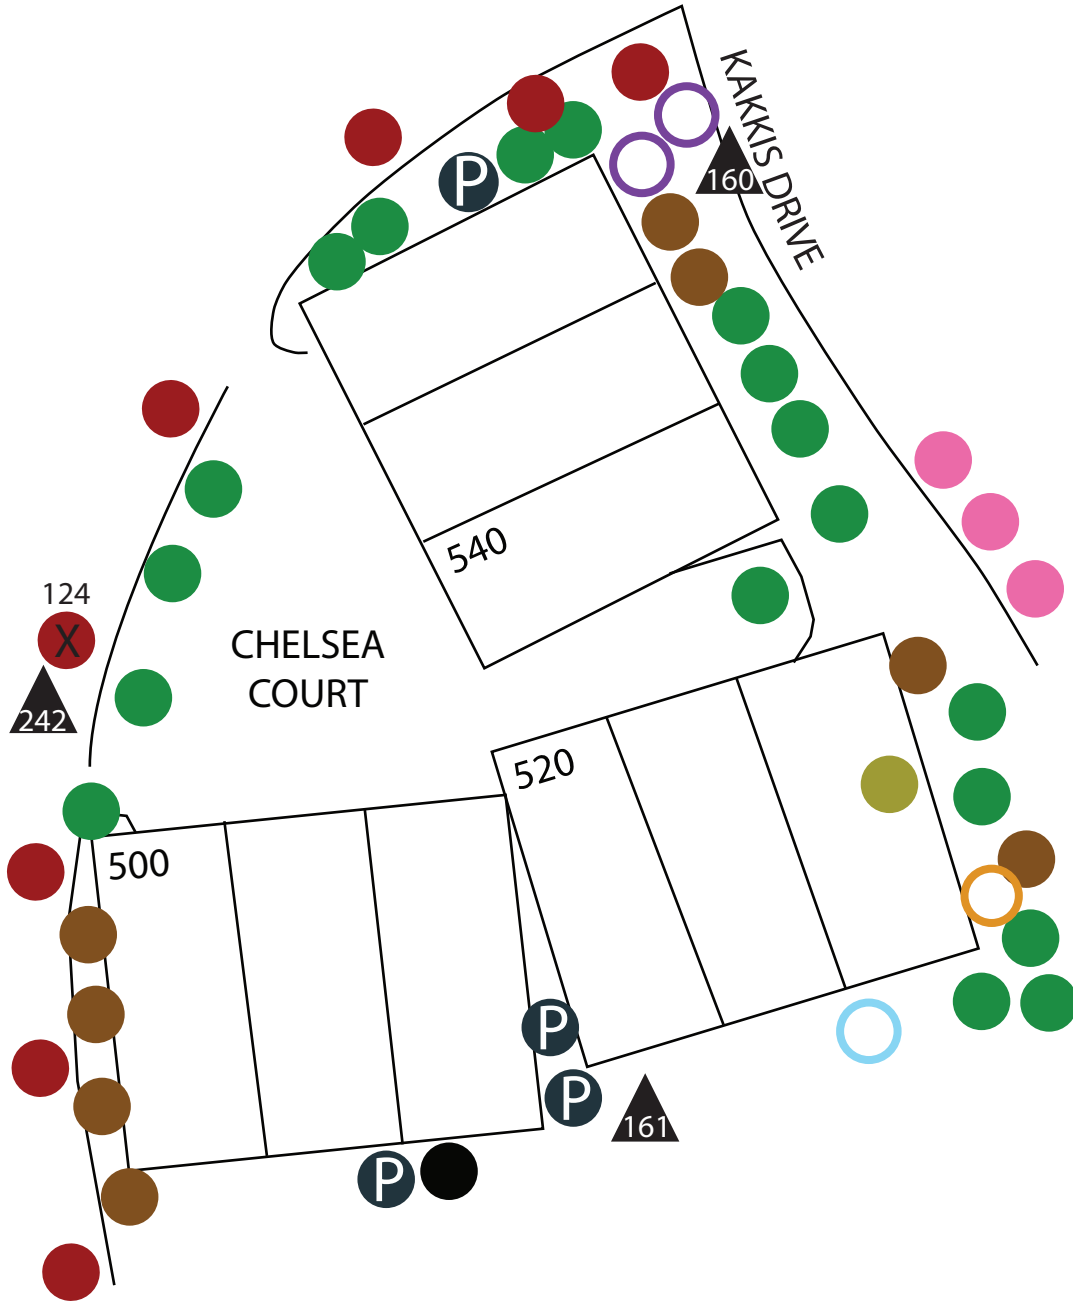

BIXBY VILLAGE

5 YEAR TREE PLAN

LOCATION: BROCKTON COURT

KEY

- | | | |
|---------------|-------------|-------------------------|
| ● Tabebuia | ● Cypress | Ⓟ Podocarpus |
| ● Magnolia | ● Pine | Ⓝ New Zealand Christmas |
| ● Liquidambar | ● Tristania | ○ Plum |
| ● Pear | ● Birch | ○ Myrtle |
| | ○ Alder | ▲ Planting |

BIXBY VILLAGE

5 YEAR TREE PLAN

LOCATION: BURLINGTON COURT

KEY

- | | | | |
|-----------------|--------------|--------------|------------|
| ● Tabebuia | ● Eucalyptus | ● Melaleuca | ○ Alder |
| ● Victorian Box | ● Cypress | ● Tristania | ○ Myrtle |
| ● Magnolia | ● Sycamore | ● Birch | ○ Campher |
| ● Liquidambar | ● Pine | ● Podocarpus | ○ Oleander |
| | | | ▲ Planting |

BIXBY VILLAGE

5 YEAR TREE PLAN
 LOCATION: CHELSEA COURT

KEY

- | | | |
|--|--|--|
| ● Tabebuia | ● Birch | ○ Bottle Tree |
| ● Pine | ● Melaleuca | ○ Plum |
| ● Liquidambar | ● Tristania | ○ Alder |
| | P Podocarpus | ▲ Planting |

BIXBY VILLAGE

5 YEAR TREE PLAN

LOCATION: CRANSTON COURT

KEY

- | | | |
|--|--|--|
| ● Tabebuia | ● Sycamore | ● Carrot Wood |
| ● Pear | ● Cypress | ○ Plum |
| ● Liquidambar | ● Birch | ○ Alder |
| | ● Tristania | ▲ Planting |