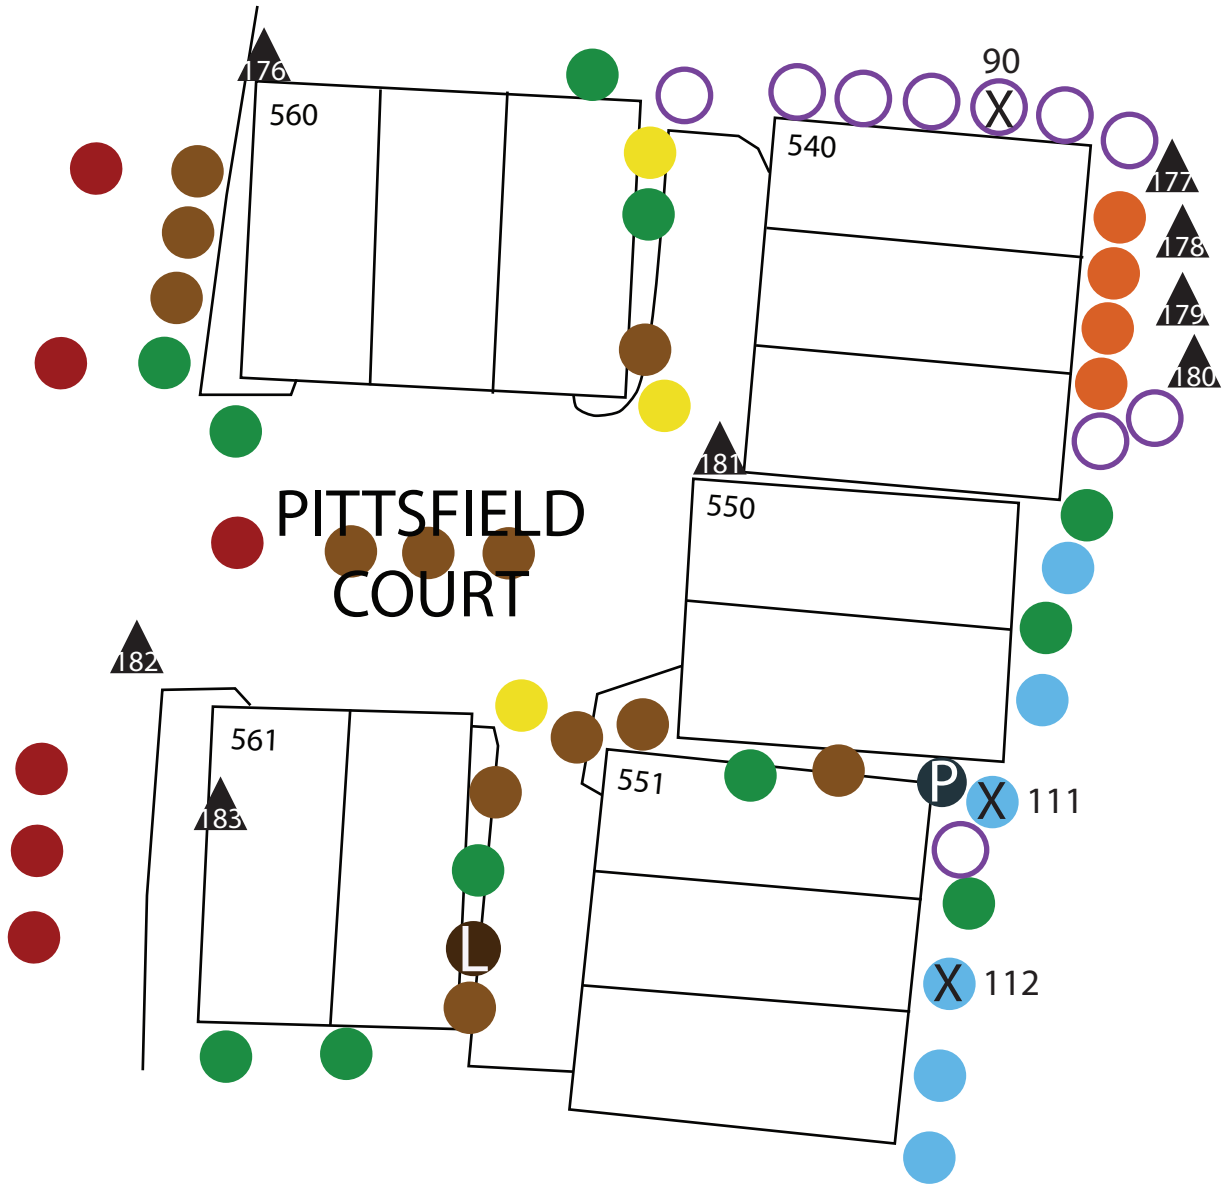

BIXBY VILLAGE

5 YEAR TREE PLAN
LOCATION: MILTON COURT

KEY

- | | | |
|---------------|-----------------|------------|
| ● Tabebuia | ● Victorian Box | ○ Alder |
| ● Liquidambar | ● Cypress | ○ Plum |
| | ● Eucalyptus | ▲ Planting |

BIXBY VILLAGE

5 YEAR TREE PLAN

LOCATION: PASEO DORADO

KEY

- | | | | |
|---------------|--------|---------------|------------|
| ● Tabebuia | ● Pear | ● Tristania | ● Willow |
| ● Liquidambar | ● Pine | ● Carrot Wood | ○ Alder |
| | | | ▲ Planting |

BIXBY VILLAGE

5 YEAR TREE PLAN

LOCATION: PITTSFIELD COURT

KEY

- | | | |
|-----------------|---------------|--------------|
| ● Tabebuia | ● Liquidambar | ● Loquat |
| ● Victorian Box | ● Eucalyptus | ● Podocarpus |
| ● Magnolia | ● Tristania | ○ Alder |
| | | ▲ Planting |