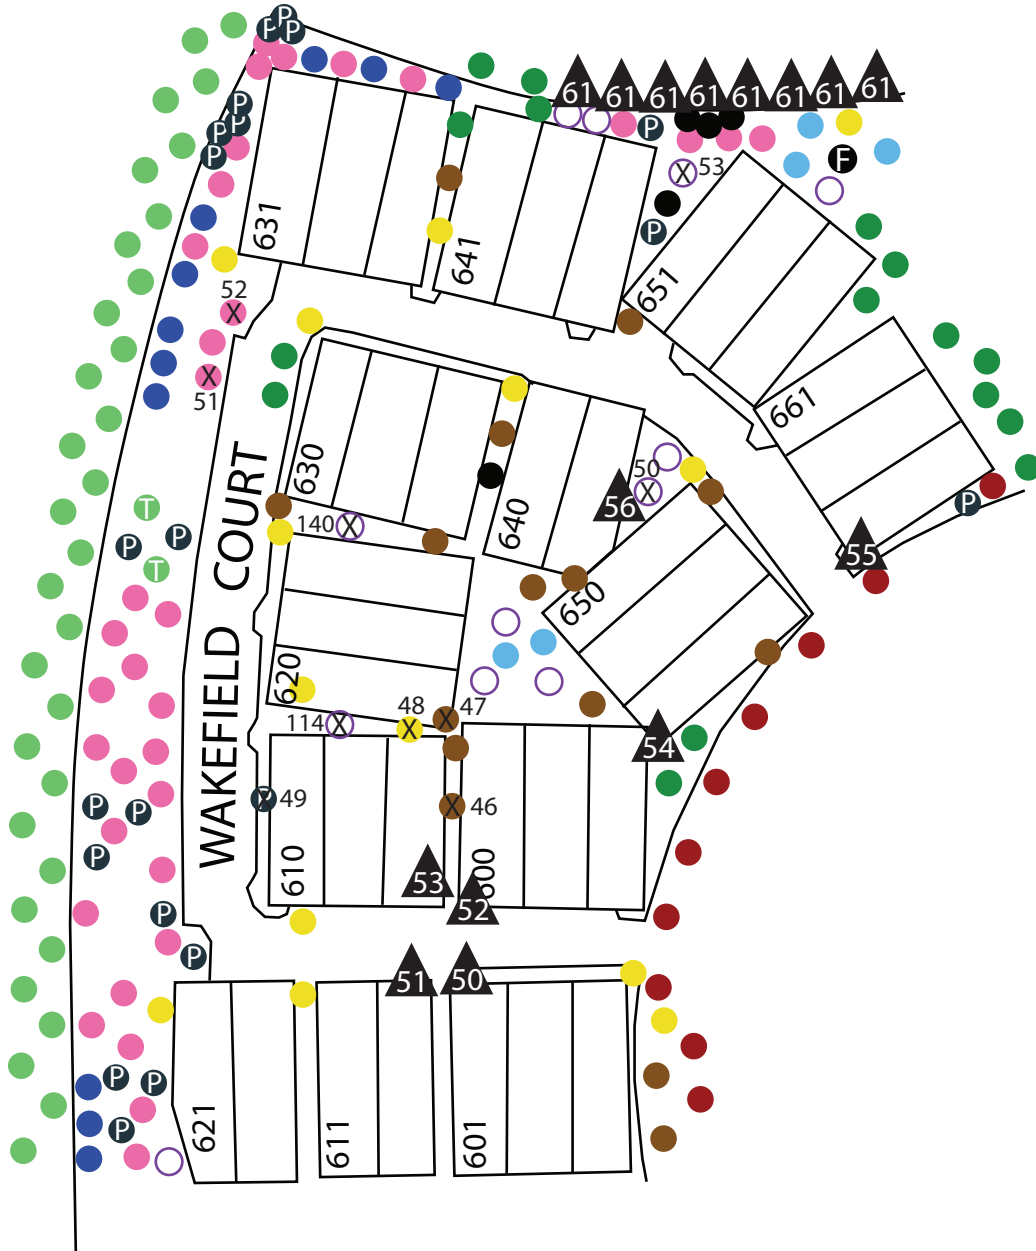

BIXBY VILLAGE

5 YEAR TREE PLAN

LOCATION: PITTSFIELD COURT

KEY

- | | | |
|-----------------|---------------|--------------|
| ● Tabebuia | ● Liquidambar | ● Loquat |
| ● Victorian Box | ● Eucalyptus | ● Podocarpus |
| ● Magnolia | ● Tristania | ○ Alder |
| | | ▲ Planting |

BIXBY VILLAGE

5 YEAR TREE PLAN

LOCATION: PROVIDENCE COURT

KEY

- | | | | |
|---------------|-------------|----------|------------|
| ● Tabebuia | ● Tristania | ● Birch | ○ Alder |
| ● Liquidambar | ● Sycamore | Ⓜ Willow | ▲ Planting |
| ● Eucalyptus | ● Pine | ○ Plum | |

BIXBY VILLAGE

5 YEAR TREE PLAN

LOCATION: STONEHAM COURT

KEY

- | | | |
|---|--|--|
| ● Tabebuia | ● Melaleuca | P Podocarpus |
| ● Victorian Box | ● Tristania | Alder |
| ● Liquidambar | L Loquat | Plum |
| | | ▲ Planting |

BIXBY VILLAGE

5 YEAR TREE PLAN

LOCATION: WAKEFIELD COURT

KEY

- | | | | |
|---------------|--------------|--------------|------------|
| ● Tabebuia | ● Eucalyptus | ● Birch | ○ Alder |
| ● Magnolia | ● Cypress | Ⓢ Ficus | ○ Plum |
| ● Liquidambar | ● Pine | Ⓟ Podocarpus | ▲ Planting |
| ● Pear | ● Tristania | ● Tipuana | |