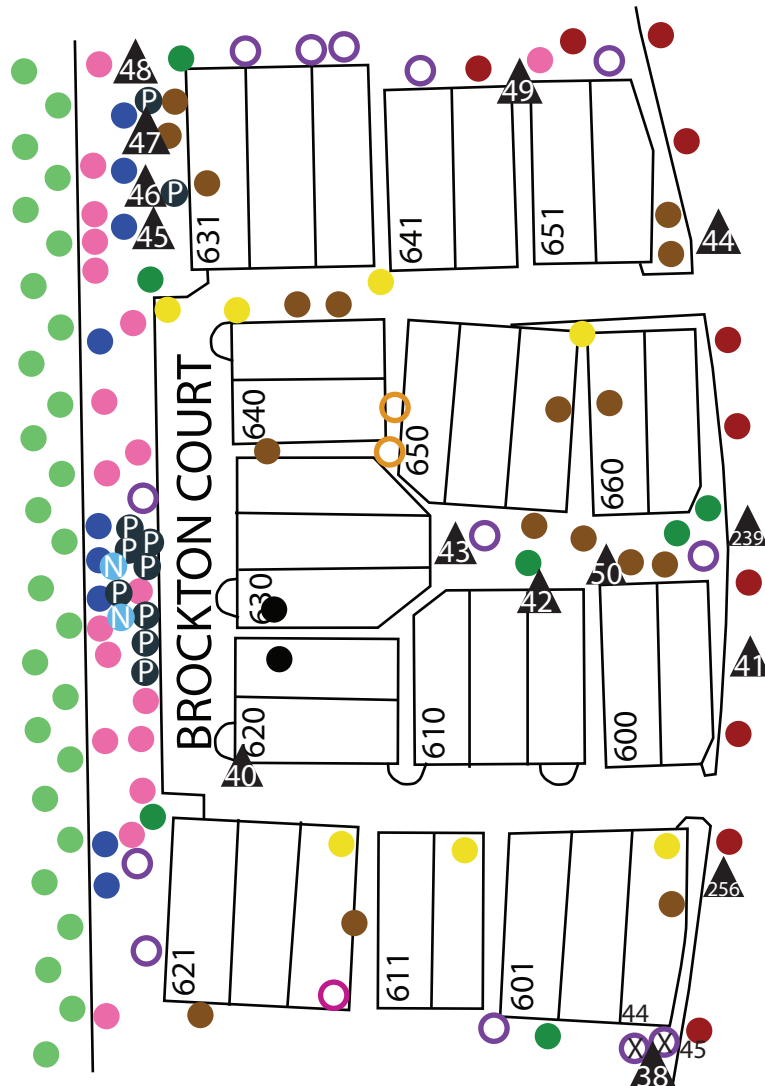

THE ELEMENT OF BEAUTY

P.O. Box 3877, Orange, California 92857-0877
phone 714.693.8100 | fax 714.693.8123 | web www.hlei.us

Ad¹ Ph² F³ W⁴

BIXBY VILLAGE

5 YEAR TREE PLAN

LOCATION: AVENIDA DE CASTILLO

KEY

- | | | | |
|---------------|---------------|--------------------|------------|
| ● Tabebuia | ● Pine | ⓑ Brazilian Pepper | ○ Myrtle |
| ● Magnolia | ● Tristania | Ⓜ Mexican Fan Palm | ○ Alder |
| ● Liquidambar | ● Birch | ● Carrot Wood | ○ Campher |
| ● Eucalyptus | Ⓜ Ming Tree | ● Ficus | ○ Plum |
| ● Cypress | ⓔ Chinese Elm | ● Willow | ▲ Planting |

BIXBY VILLAGE

5 YEAR TREE PLAN

LOCATION: BROCKTON COURT

KEY

- | | | |
|---------------|-------------|-------------------------|
| ● Tabebuia | ● Cypress | Ⓟ Podocarpus |
| ● Magnolia | ● Pine | Ⓝ New Zealand Christmas |
| ● Liquidambar | ● Tristania | ○ Plum |
| ● Pear | ● Birch | ○ Myrtle |
| | ○ Alder | ▲ Planting |

BIXBY VILLAGE

5 YEAR TREE PLAN

LOCATION: BURLINGTON COURT

KEY

- | | | | |
|-----------------|--------------|--------------|------------|
| ● Tabebuia | ● Eucalyptus | ● Melaleuca | ○ Alder |
| ● Victorian Box | ● Cypress | ● Tristania | ○ Myrtle |
| ● Magnolia | ● Sycamore | ● Birch | ○ Campher |
| ● Liquidambar | ● Pine | ● Podocarpus | ○ Oleander |
| | | | ▲ Planting |