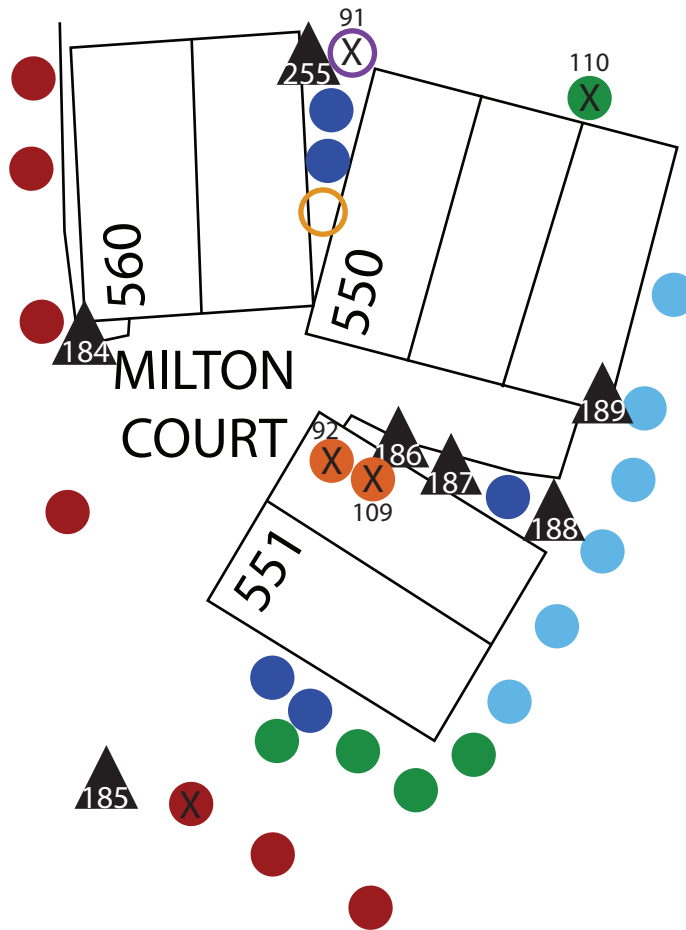

5 YEAR TREE PLAN
 LOCATION: MARBORA COURT

KEY

- Tabebuia
- Cypress

- Liquidambar
- Tristania

- Alder

- Myrtle

- ▲ Planting

BIXBY VILLAGE

5 YEAR TREE PLAN

LOCATION: MEDFORD COURT

KEY

- | | | | |
|-----------------|--------------|-------------|---------------|
| ● Tabebuia | ● Eucalyptus | ● Birch | Ⓟ Podocarpus |
| ● Victorian Box | ● Cypress | Ⓢ Ficus | ○ Myrtle |
| ● Magnolia | ● Sycamore | ● Tristania | ○ Alder |
| ● Liquidambar | ● Pine | ○ Plum | ● Orchid Tree |
| | | | ▲ Planting |

BIXBY VILLAGE

5 YEAR TREE PLAN
LOCATION: MILTON COURT

KEY

- | | | |
|---------------|-----------------|------------|
| ● Tabebuia | ● Victorian Box | ○ Alder |
| ● Liquidambar | ● Cypress | ○ Plum |
| | ● Eucalyptus | ▲ Planting |